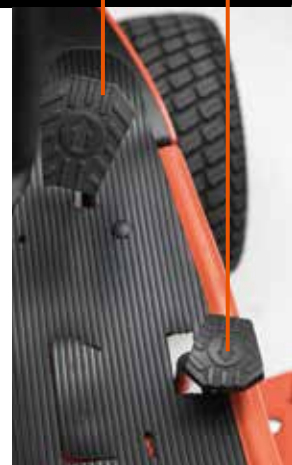

Easy cutting height adjustment from your seat

1 Pull the lever to lift the deck

2 Use the dial to adjust the cutting height

3 Release the lever to lower the deck

Reverse
Forward

Hydrostatic transmission

Both T Series lawn tractors incorporate a pedal foot-operated hydrostatic transmission that simplifies control of speed and direction, leaving your hands free at all times for precise steering around trees and shrubs or maneuvering in confined spaces.

Yours.

High-back seat

For extra cushioning and support, all T-Series lawn tractors are equipped with a high-back seat that can be adjusted to accommodate drivers of different sizes. Dual armrests are standard on T2290. It's a level of comfort you'll soon appreciate after just minutes in the driver's seat.

Suspension seat (T2290)

The T2290 features a high-back suspension seat with parallel link suspension that provides an even greater level of comfort and support. The seat adjusts a full 4 inches forward and back, letting you find just the right position for you.