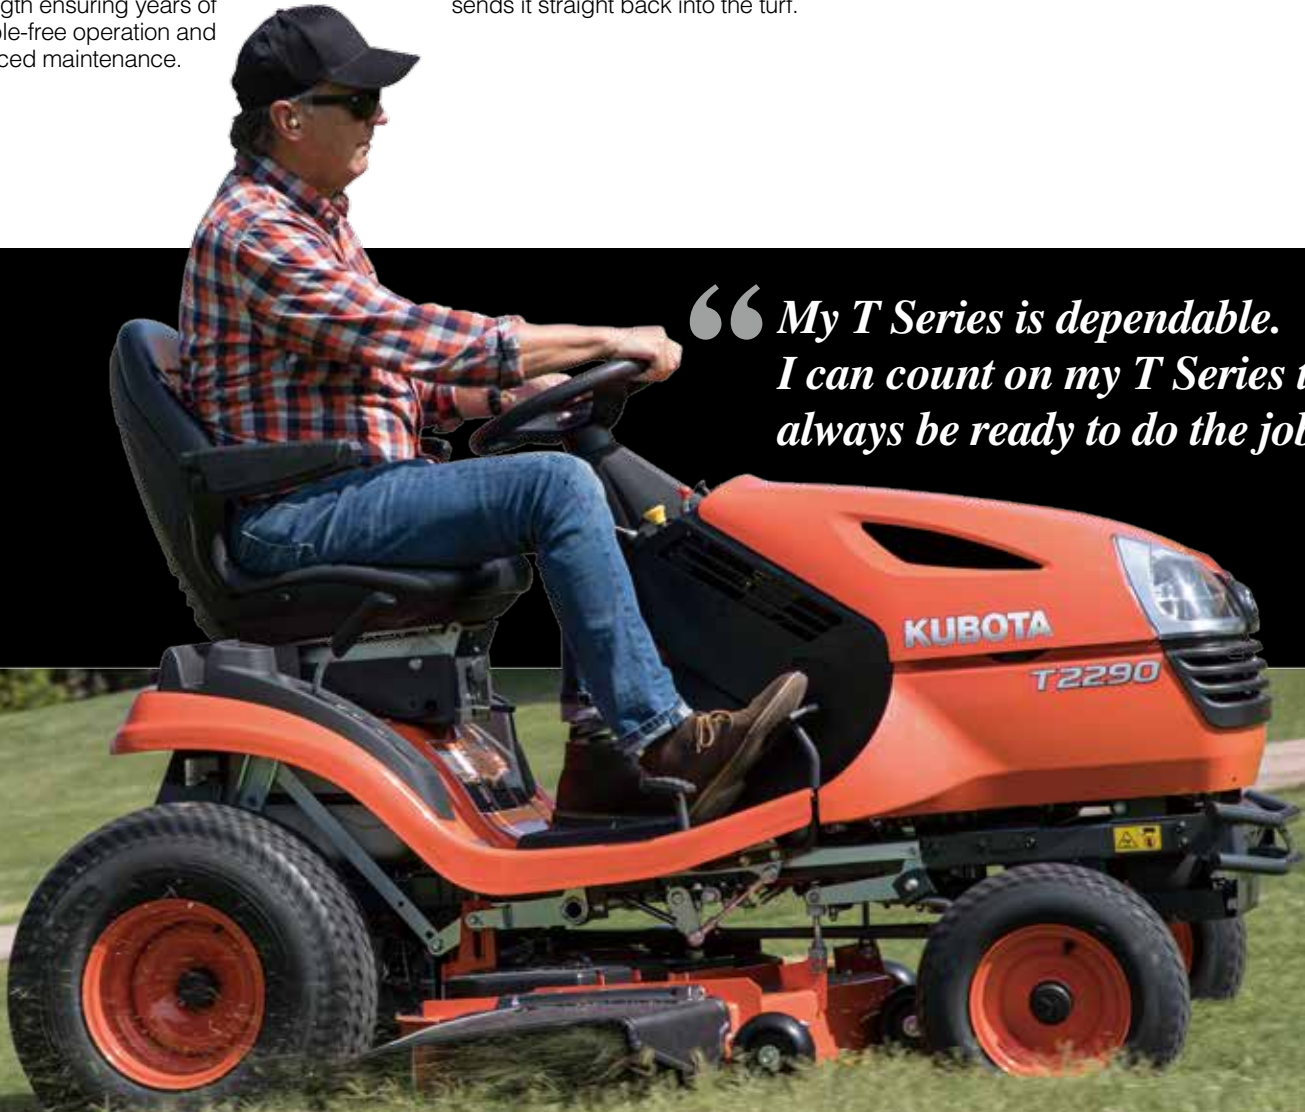

“ My T Series is dependable. I can count on my T Series to always be ready to do the job. ”